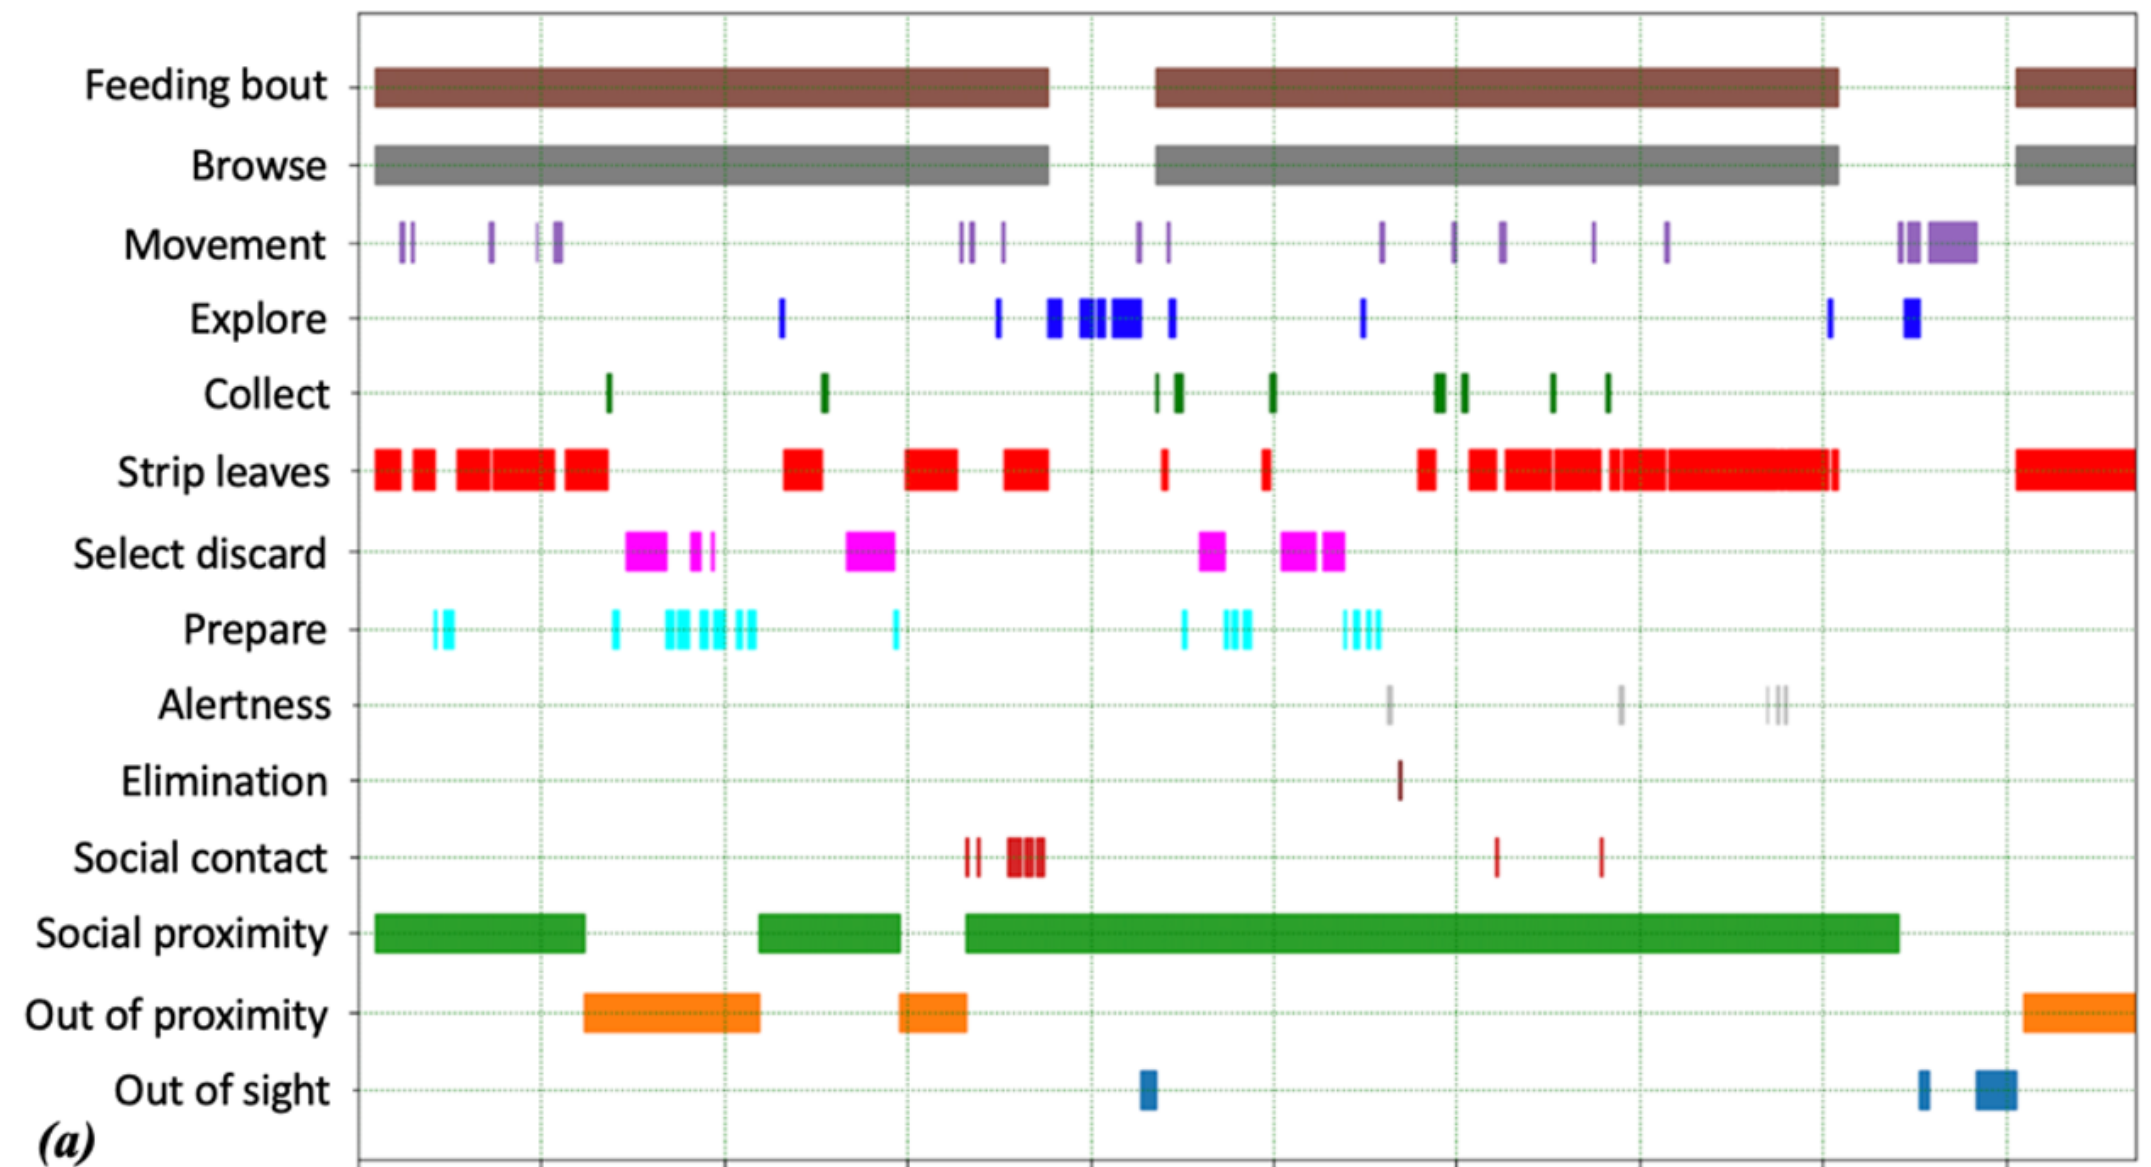

Research Program

Elephant Centered, Evidence Based, Interdisciplinary

Time Budget during a feeding bout showing co-occurring behaviors

Credit: Liv Baker 2022

Elapsed Time

Paying Attention to what is meaningful for elephants

SO much more than simple calorie intake is happening while elephants forage

(a)

Liv Baker PhD MSc and Chelsea Greer MSc
(2022)