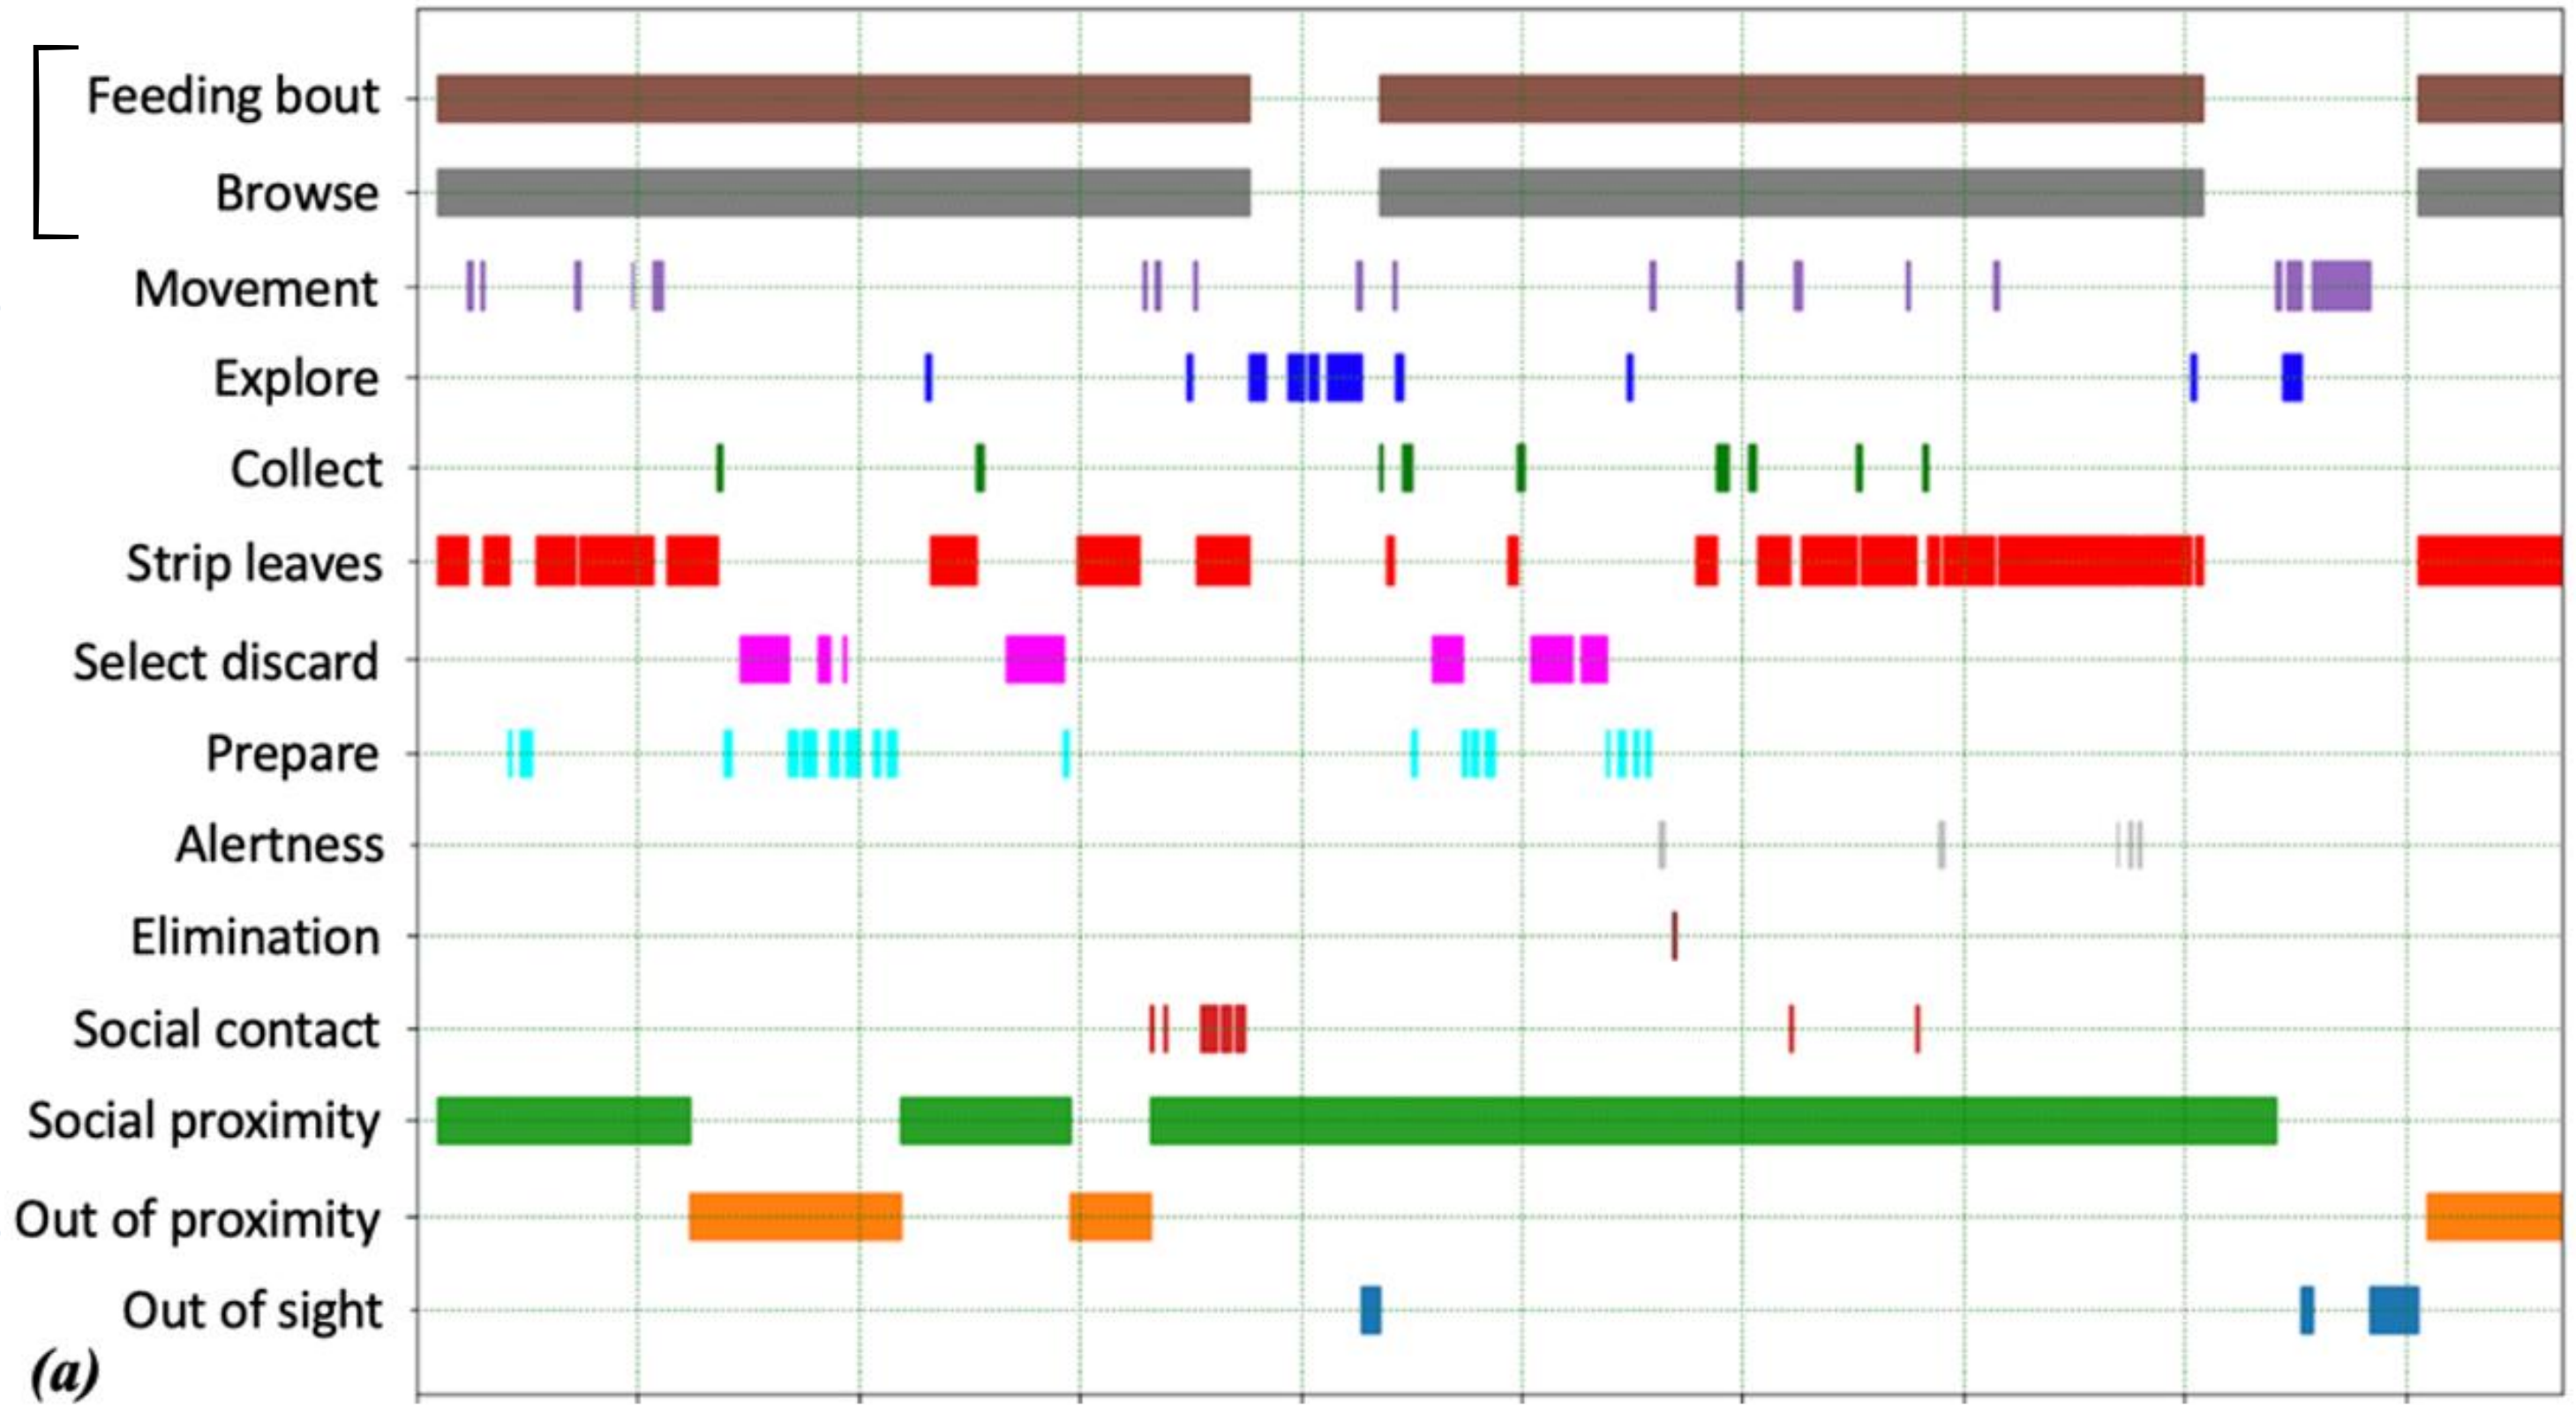

Research Program

Elephant Centered, Evidence Based, Interdisciplinary

Time Budget during a feeding bout showing co-occurring behaviors

Credit: Liv Baker 2022

Elapsed Time

Paying Attention to what is meaningful for elephants

SO much more than simple calorie intake is happening while elephants forage

(a)

Liv Baker PhD MSc and Chelsea Greer MSc
(2022)